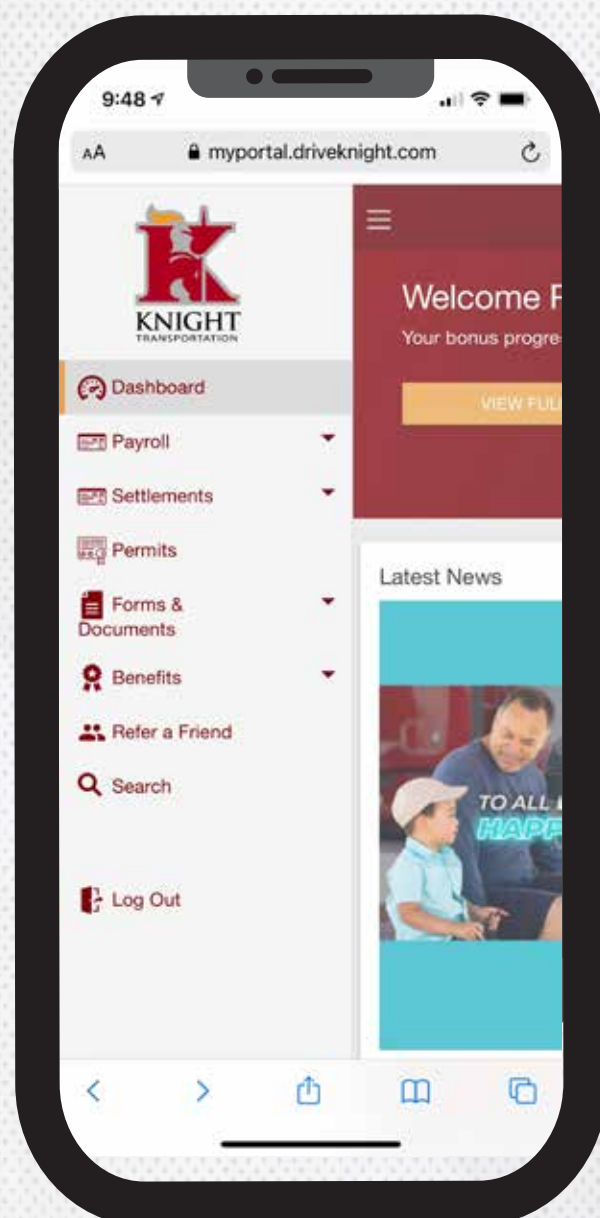

REFER-A-FRIEND

1. GO TO YOUR
DRIVER PORTAL

2. CLICK
REFER A FRIEND
IN THE UPPER
LEFT MENU

3. CLICK
SELECT A METHOD
& SHARE VIA TEXT,
EMAIL, SOCIAL MEDIA,
ETC.

\$1500

For every experienced
driver you refer

\$1000

For every rehire you refer
One referral bonus only & must
be gone for at least 6 months