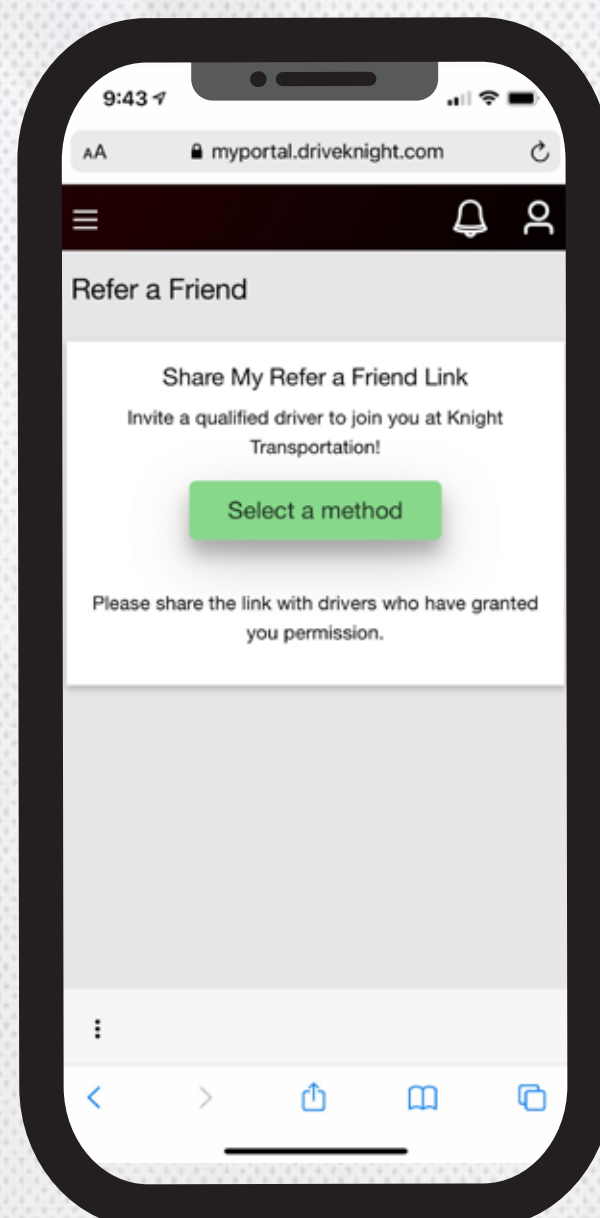

REFER-A-FRIEND

1. GO TO YOUR
DRIVER PORTAL

2. CLICK
REFER A FRIEND
IN THE UPPER
LEFT MENU

3. CLICK
SELECT A METHOD
& SHARE VIA TEXT,
EMAIL, SOCIAL MEDIA,
ETC.

\$1500

For every experienced
driver you refer

\$1000