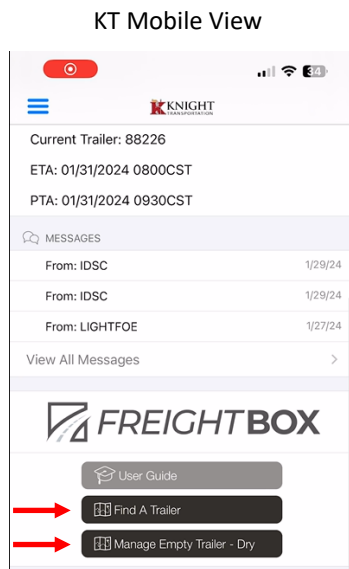

FreightBox is a great tool that will help you find empty/available trailers faster based on your location. This job aid will walk you through the process of attaching and detaching from the trailers you find.

Access

You will access the FreightBox functions from either your Pointe or KT Mobile apps. Then you will either select Find A Trailer or Manage Empty Trailer—Dry depending on which task you would like to do.