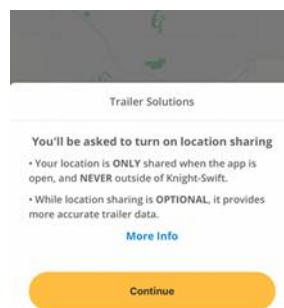

FreightBox is a great tool that will help you find empty/available trailers faster based on your location. This job aid will walk you through the process of attaching and detaching from the trailers you find.

Access

You will access the FreightBox functions from either your Pointe or KT Mobile apps. Then you will either select Find A Trailer or Manage Empty Trailer—Dry depending on which task you would like to do.

Location Sharing

Next you will be asked to share your location. Keep in mind that this is a one-time request.

Click **Continue** to proceed.

****It is highly recommended to share your location as it will make it easier to set the location of the trailer. ****

When the prompt comes up to share your location, click **Allow** to proceed.

If you click Don't Allow, the location will revert back to your truck. Keep in mind that this may cause a problem if you are not with your truck and the truck location can lag by minutes or even hours!