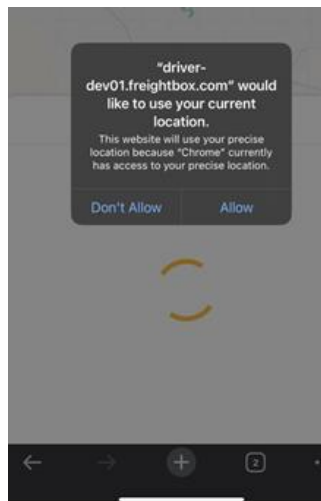

FreightBox is a great tool that will help you find empty/available trailers faster based on your location. This job aid will walk you through the process of attaching and detaching from the trailers you find.

Access

You will access the FreightBox functions from either your Pointe or KT Mobile apps. Then you will either select Find A Trailer or Manage Empty Trailer—Dry depending on which task you would like to do.

Location Sharing

Next you will be asked to share your location. Keep in mind that this is a one-time request.

Click **Continue** to proceed.

****It is highly recommended to share your location as it will make it easier to set the location of the trailer. ****

When the prompt comes up to share your location, click **Allow** to proceed.

If you click Don't Allow, the location will revert back to your truck. Keep in mind that this may cause a problem if you are not with your truck and the truck location can lag by minutes or even hours!