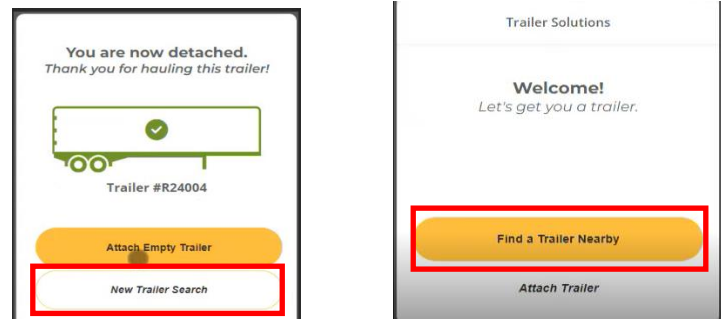

Attaching to a Trailer

After you've detached from your current trailer, select **New Trailer Search**, then select **Find a Trailer Nearby**