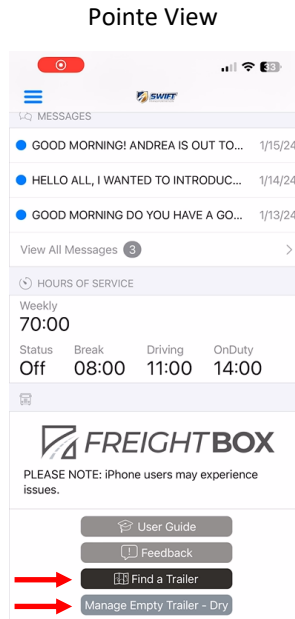

FreightBox is a great tool that will help you find empty/available trailers faster based on your location. This job aid will walk you through the process of attaching and detaching from the trailers you find.

Access

You will access the FreightBox functions from either your Pointe or KT Mobile apps. Then you will either select Find A Trailer or Manage Empty Trailer—Dry depending on which task you would like to do.